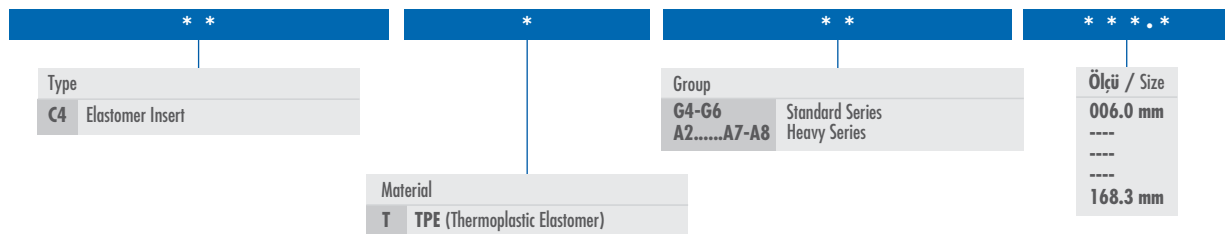

ELASTOMER INSERT