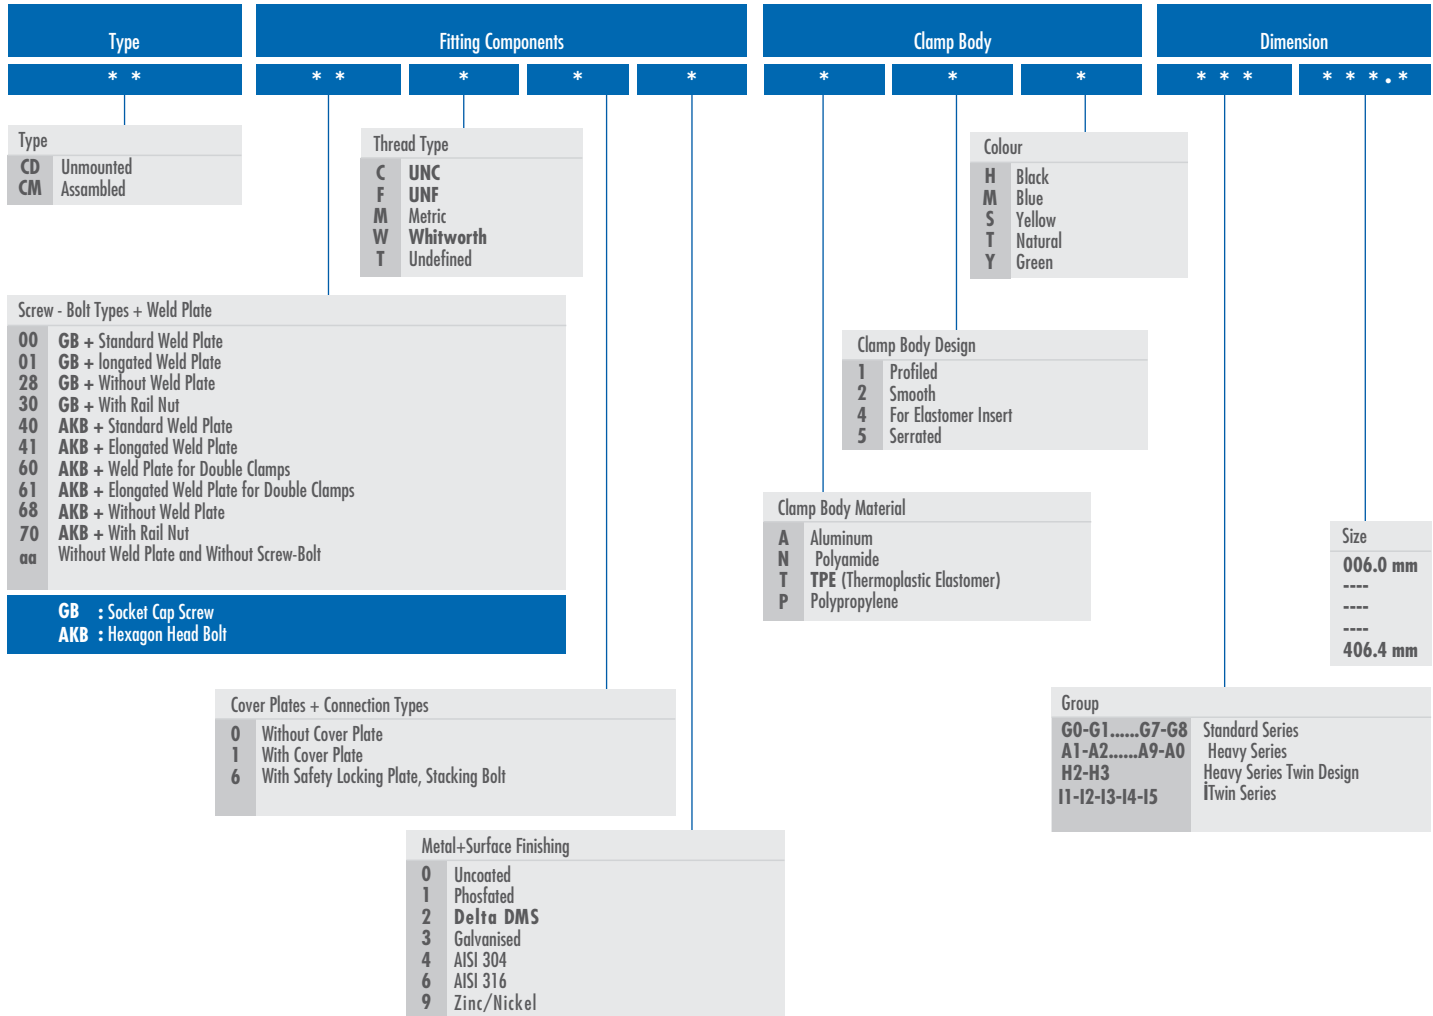

COMPLETE CLAMPS