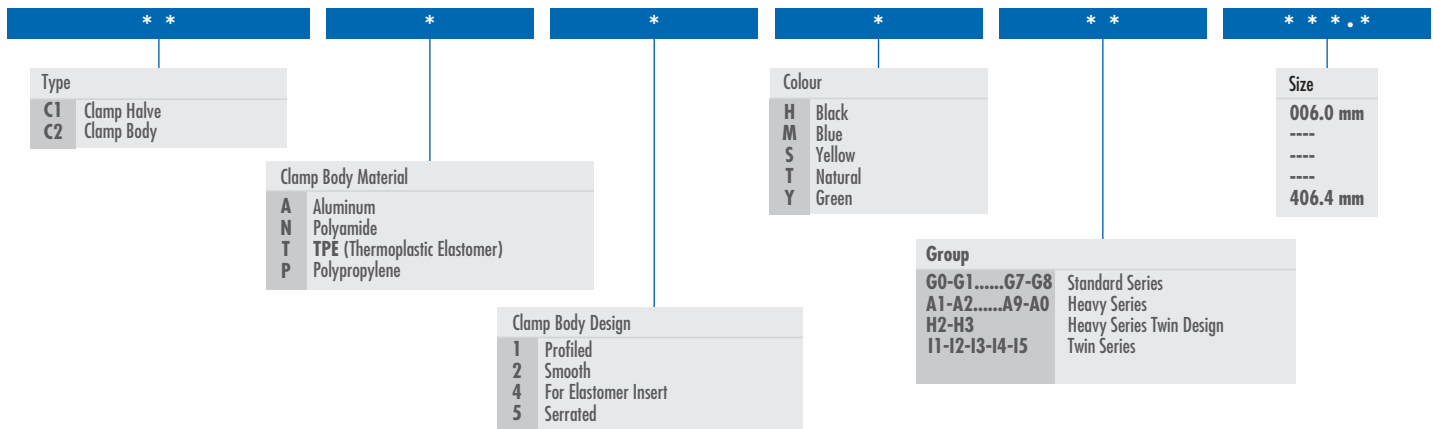

COMPLETE CLAMPS

CLAMP BODY

ELASTOMER INSERT