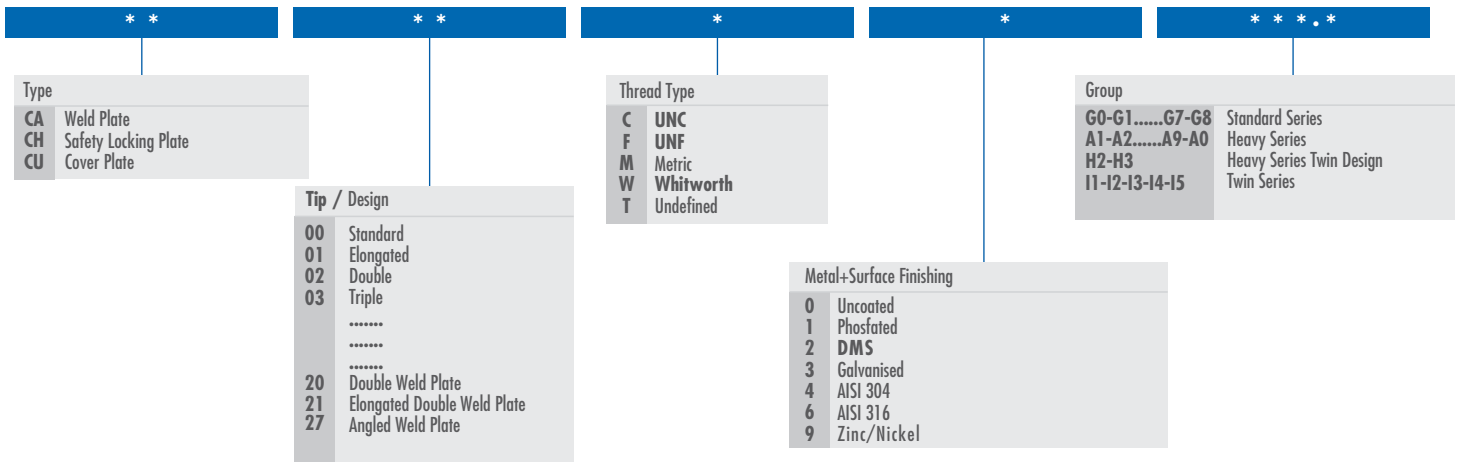

Other Clamp Groups & Accessories - Technical Data

Heavy Series Twin Design	56	Clamps with Elastomer Insert	57	Pipe Clamps Technical Data		Metal Pipe Clamps	59	Metal Pipe Clamps	60
									
Page	48	Page	49	Page	50-51-52	Page	53	Page	54

COMPLETE CLAMPS

CLAMP BODY

ELASTOMER INSERT

METAL PARTS

CREW-BOLT

RAIL NUT

RAIL