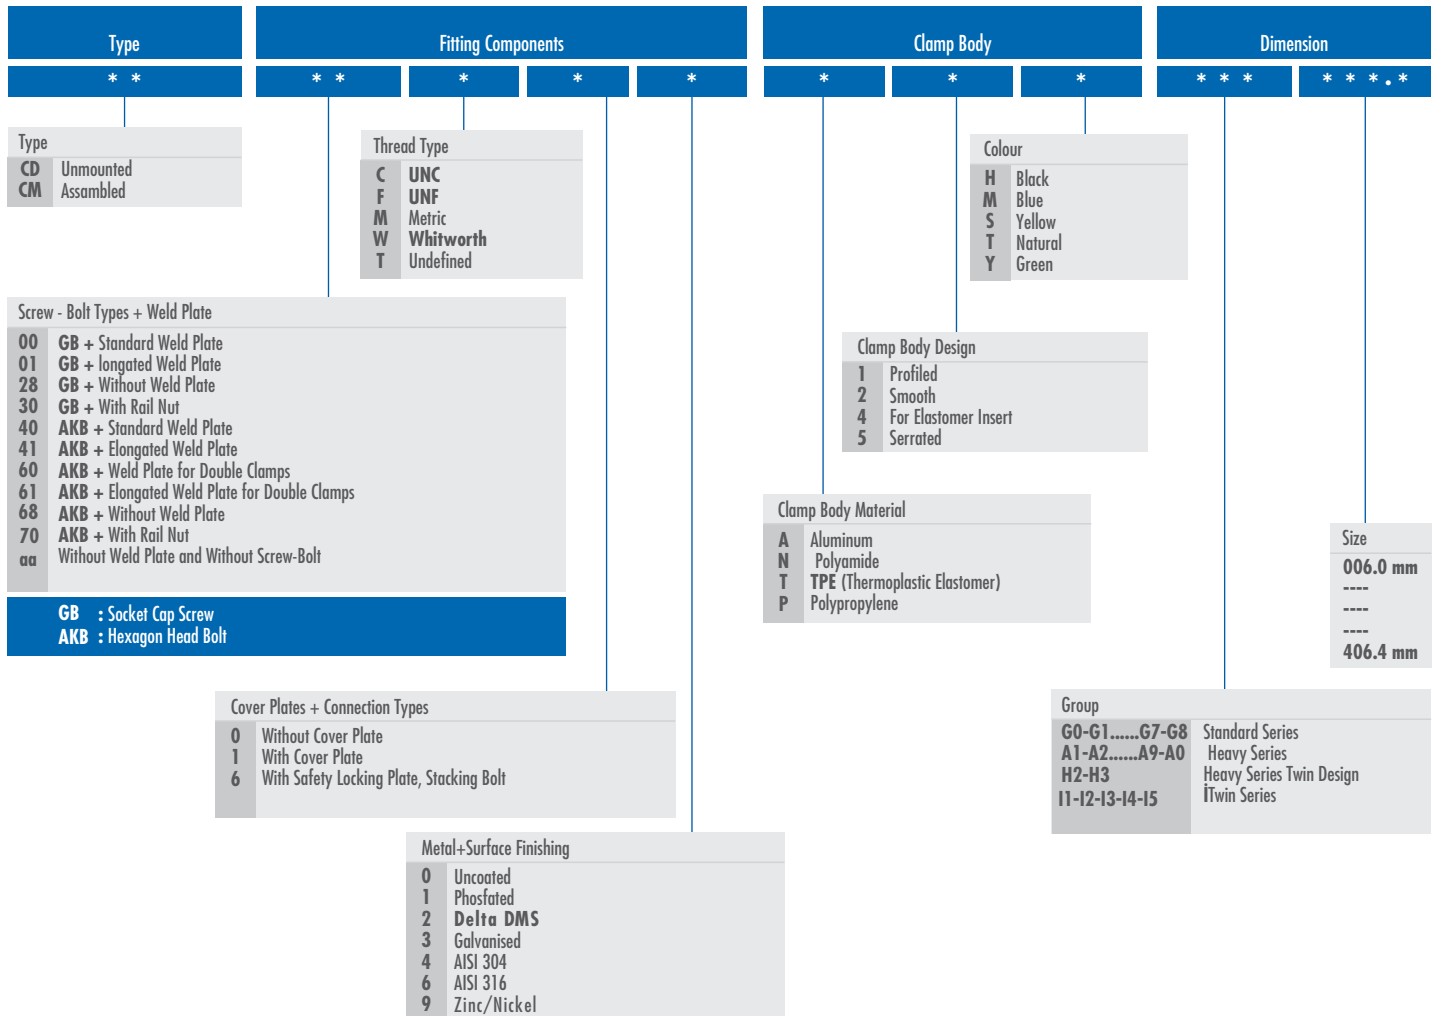

COMPLETE CLAMPS