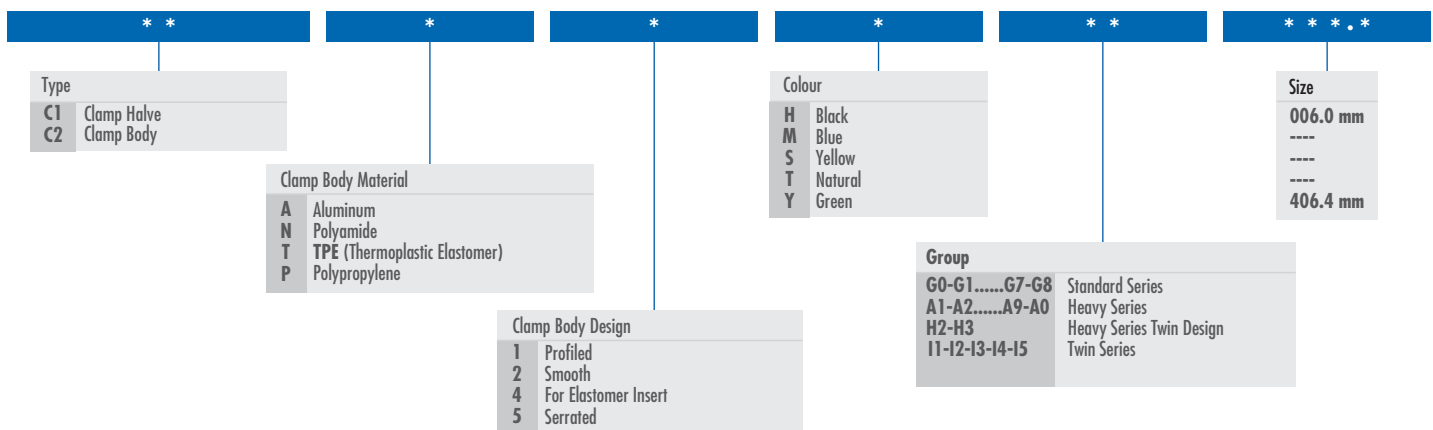

COMPLETE CLAMPS

CLAMP BODY

ELASTOMER INSERT