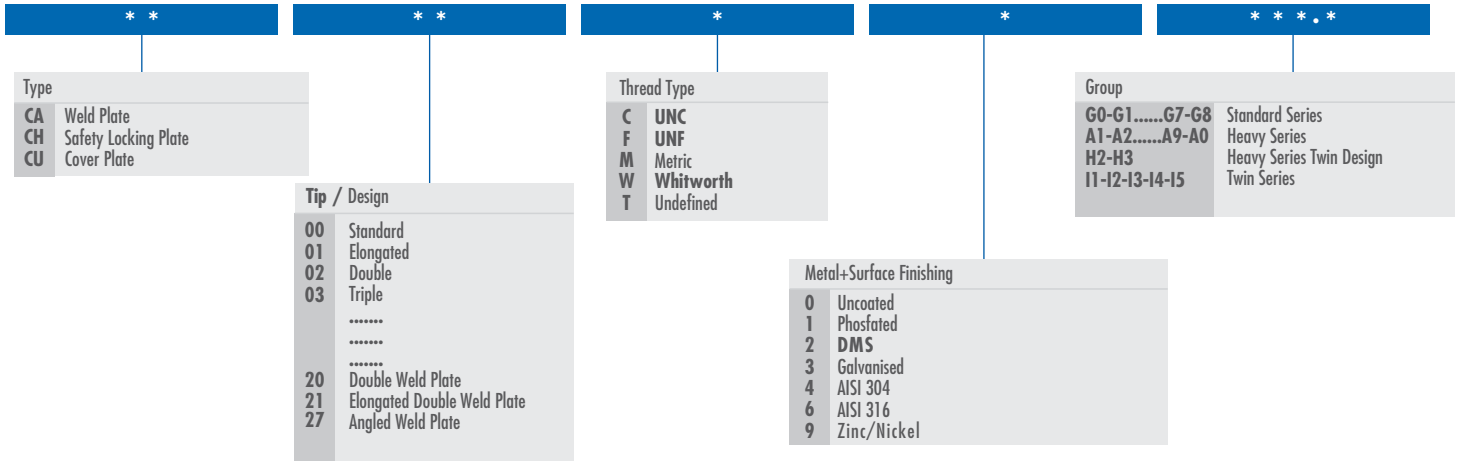

Other Clamp Groups & Accessories - Technical Data

Heavy Series Twin Design	56	Clamps with Elastomer Insert	57	Pipe Clamps Technical Data		Metal Pipe Clamps	59	Metal Pipe Clamps	60
									
Page	48	Page	49	Page	50-51-52	Page	53	Page	54

COMPLETE CLAMPS

CLAMP BODY

ELASTOMER INSERT

METAL PARTS

CREW-BOLT

RAIL NUT

RAIL