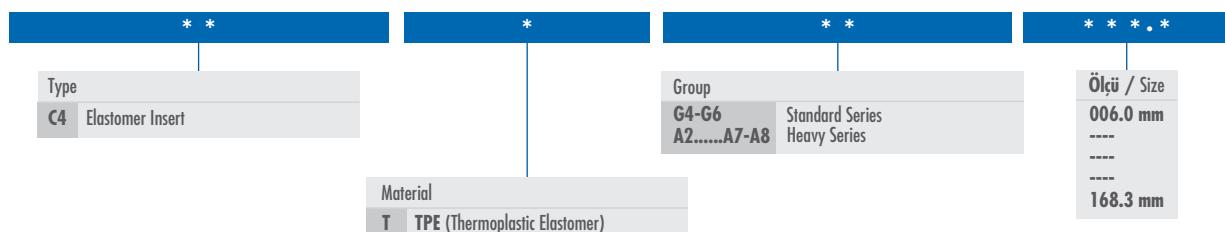

ELASTOMER INSERT